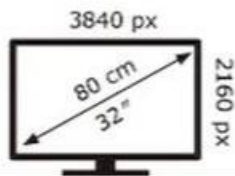

SAMSUNG

S32BM700UU

40 kWh/1000h

ABCDEF **G**

57 kWh/1000h

2019/2013